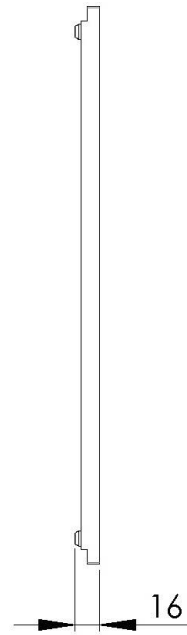

Black grid

Accessories e Complements

Code: 8100 618

DETAILS

Material Foster Black Composit

Sink accessories Grid

Dimensions 42x39 cm

TECHNICAL DATA

8100 618

1 x Griglia black 8100 618 / 1 x Black grid 8100 618